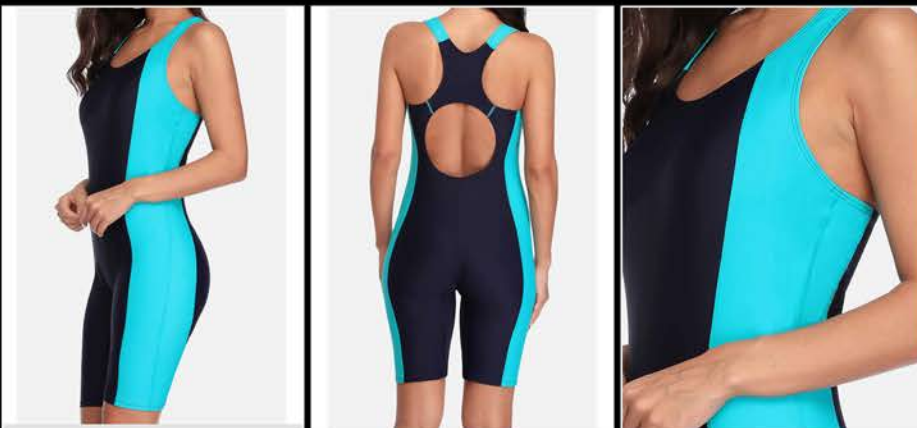

- Design: OEM Service,ODM Service,Stock
- Fabric: 100% Cotton, Polyester / Custom Fabric
- Color: Customize any color,Camouflage color
- Logo: Heat Transfer,Screen Print,Embroidery,Silicone Gel
- Stitching: Normal Standard Stitching,Lock stitch, Flatlock Stitching
- **SIZE** S / M / L / XL / 2XL / 3XL / 4XL / 5XL