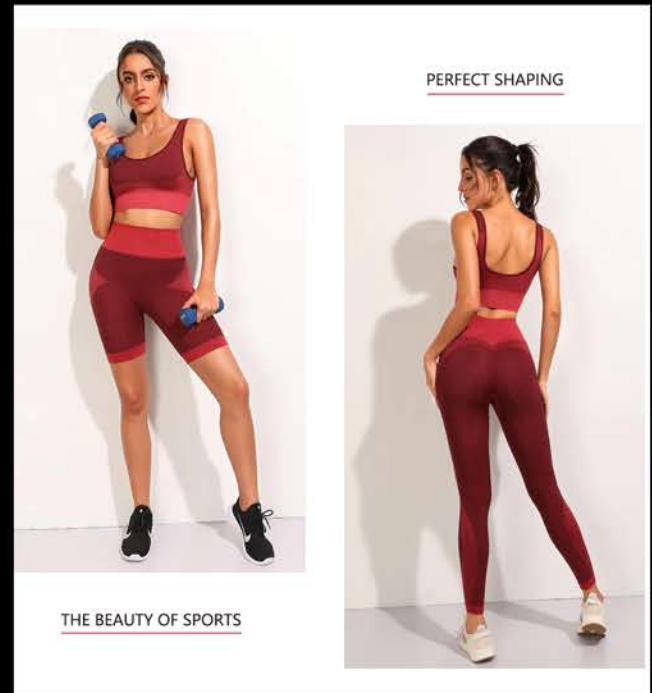

WOMEN YOGA SUITS

ES-1182

- Design: OEM Service,ODM Service,Stock
- Fabric: 100% Cotton, Polyester / Custom Fabric
- Color: Customize any color,Camouflage color
- Logo: Heat Transfer,Screen Print,Embroidery,Silicone Gel
- Stitching: Normal Standard Stitching,Lock stitch, Flatlock Stitching
- **SIZE** S / M / L / XL / 2XL / 3XL / 4XL / 5XL