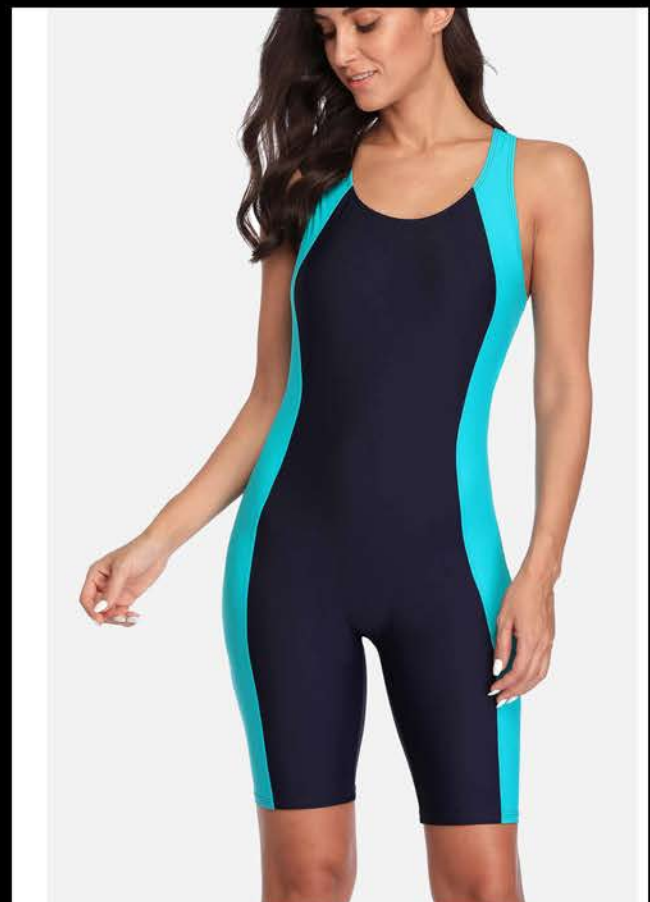

LADIES OUTWEAR SWIM SUITS

ES-932

- Design: OEM Service,ODM Service,Stock
- Fabric: 100% Cotton, Polyester / Custom Fabric
- Color: Customize any color,Camouflage color
- Logo: Heat Transfer,Screen Print,Embroidery,Silicone Gel
- Stitching: Normal Standard Stitching,Lock stitch, Flatlock Stitching
- **SIZE** S / M / L / XL / 2XL / 3XL / 4XL / 5XL