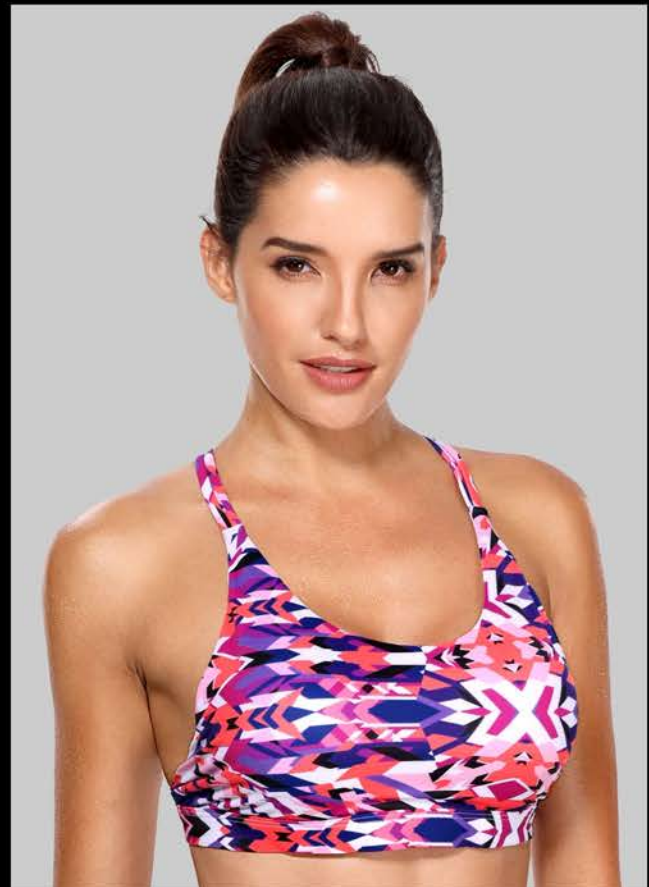

WOMEN YOGA SPORTS BRA

ES-372

- Design: OEM Service,ODM Service,Stock
- Fabric: 100% Cotton, Polyester / Custom Fabric
- Color: Customize any color,Camouflage color
- Logo: Heat Transfer,Screen Print,Embroidery,Silicone Gel
- Stitching: Normal Standard Stitching,Lock stitch, Flatlock Stitching
- **SIZE** S / M / L / XL / 2XL / 3XL / 4XL / 5XL