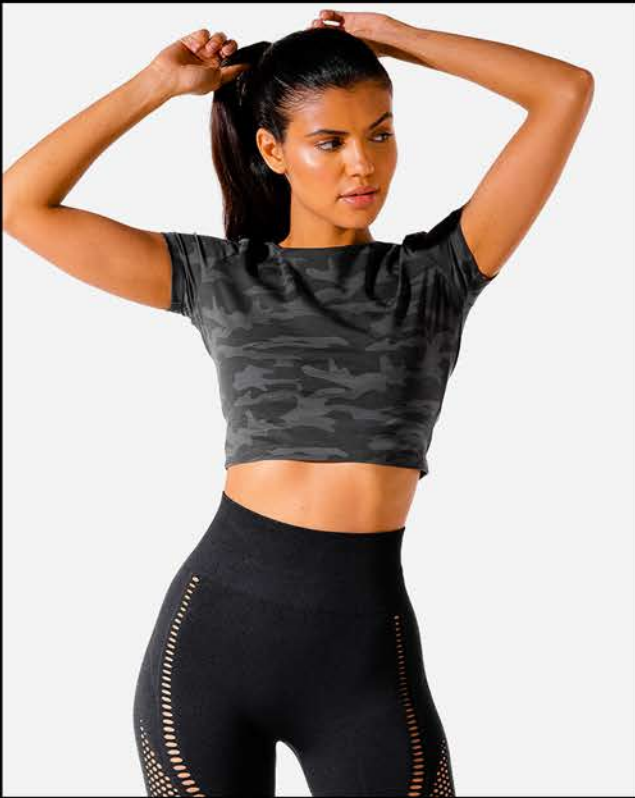

WOMEN'S CUSTOM T-SHIRTS

ES-791