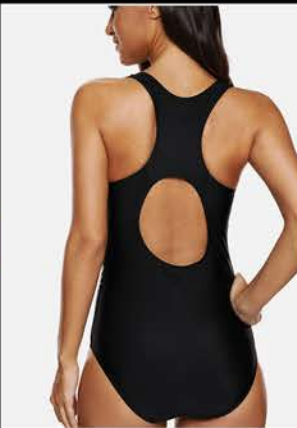

LADIES OUTWEAR SWIM SUITS

ES-912

- Design: OEM Service,ODM Service,Stock
- Fabric: 100% Cotton, Polyester / Custom Fabric
- Color: Customize any color,Camouflage color
- Logo: Heat Transfer,Screen Print,Embroidery,Silicone Gel
- Stitching: Normal Standard Stitching,Lock stitch, Flatlock Stitching
- **SIZE** S / M / L / XL / 2XL / 3XL / 4XL / 5XL