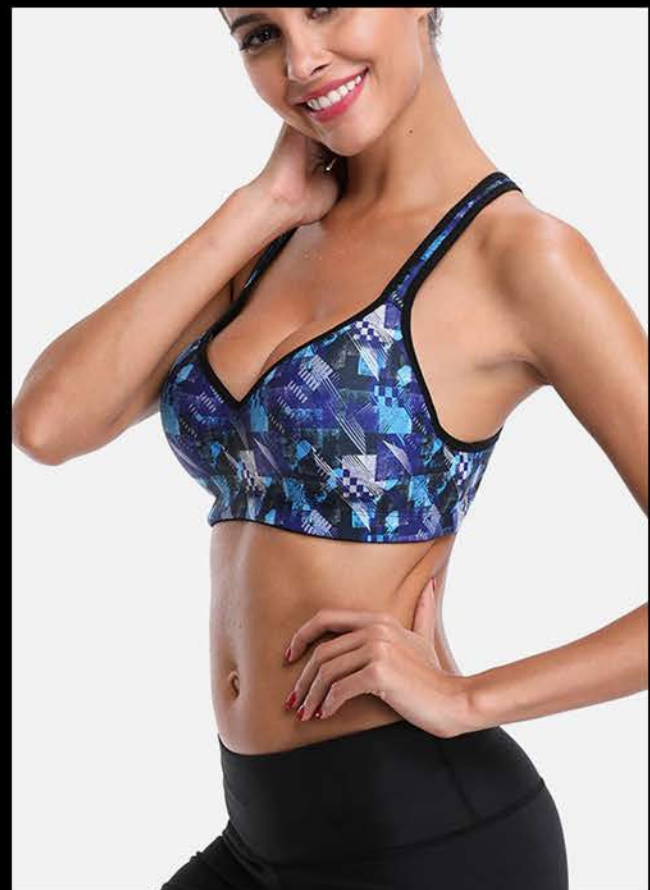

WOMEN YOGA SPORTS BRA

ES-382

- Design: OEM Service,ODM Service,Stock
- Fabric: 100% Cotton, Polyester / Custom Fabric
- Color: Customize any color,Camouflage color
- Logo: Heat Transfer,Screen Print,Embroidery,Silicone Gel
- Stitching: Normal Standard Stitching,Lock stitch, Flatlock Stitching
- **SIZE** S / M / L / XL / 2XL / 3XL / 4XL / 5XL