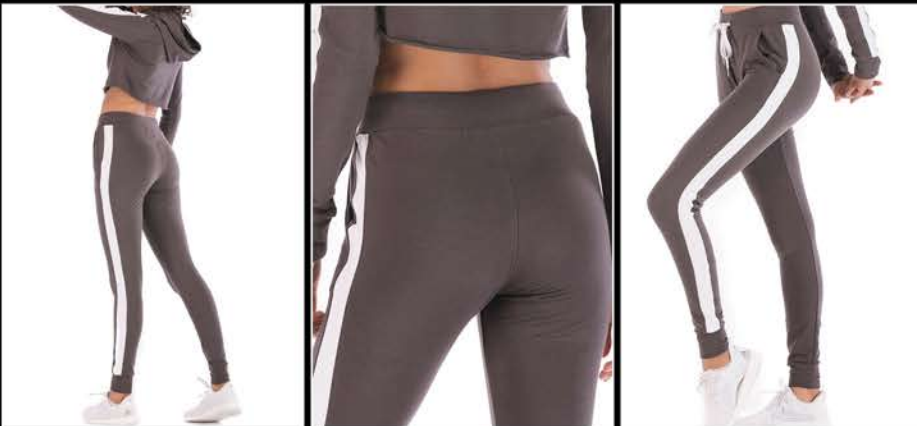

WOMEN JOGGER PANTS

ES-572

- Design: OEM Service,ODM Service,Stock
- Fabric: 100% Cotton, Polyester / Custom Fabric
- Color: Customize any color,Camouflage color
- Logo: Heat Transfer,Screen Print,Embroidery,Silicone Gel
- Stitching: Normal Standard Stitching,Lock stitch, Flatlock Stitching
- **SIZE** S / M / L / XL / 2XL / 3XL / 4XL / 5XL