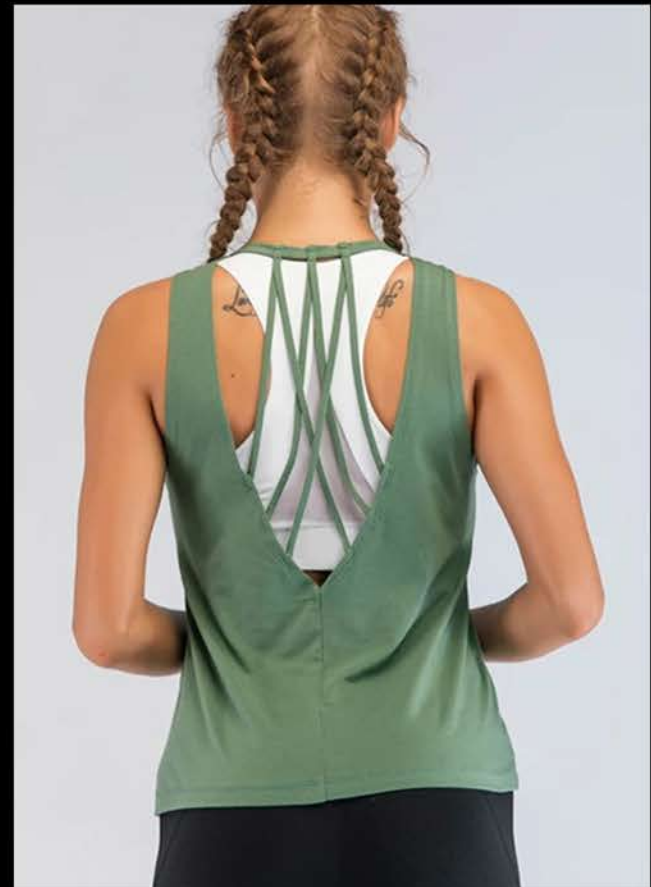

WOMEN'S CUSTOM TANK TOPS

ES-1022

- Design: OEM Service,ODM Service,Stock
- Fabric: 100% Cotton, Polyester / Custom Fabric
- Color: Customize any color,Camouflage color
- Logo: Heat Transfer,Screen Print,Embroidery,Silicone Gel
- Stitching: Normal Standard Stitching,Lock stitch, Flatlock Stitching
- **SIZE** S / M / L / XL / 2XL / 3XL / 4XL / 5XL