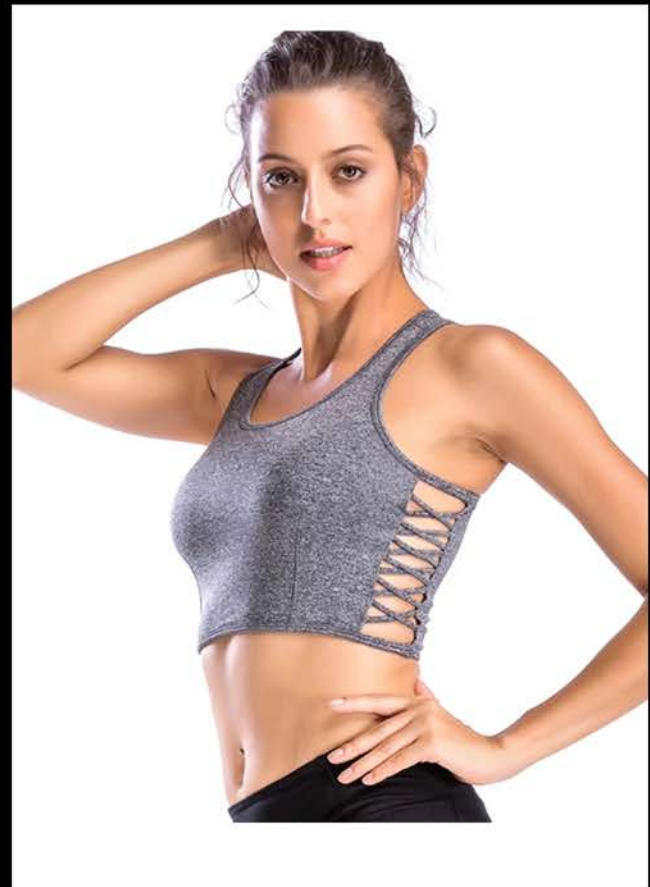

WOMEN'S CUSTOM TANK TOPS

ES-992

- Design: OEM Service,ODM Service,Stock
- Fabric: 100% Cotton, Polyester / Custom Fabric
- Color: Customize any color,Camouflage color
- Logo: Heat Transfer,Screen Print,Embroidery,Silicone Gel
- Stitching: Normal Standard Stitching,Lock stitch, Flatlock Stitching
- **SIZE** S / M / L / XL / 2XL / 3XL / 4XL / 5XL