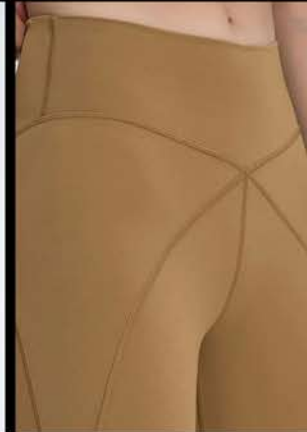

WOMEN YOGA LEGGINGS

ES-242

- Design: OEM Service,ODM Service,Stock
- Fabric: 100% Cotton, Polyester / Custom Fabric
- Color: Customize any color,Camouflage color
- Logo: Heat Transfer,Screen Print,Embroidery,Silicone Gel
- Stitching: Normal Standard Stitching,Lock stitch, Flatlock Stitching
- **SIZE** S / M / L / XL / 2XL / 3XL / 4XL / 5XL