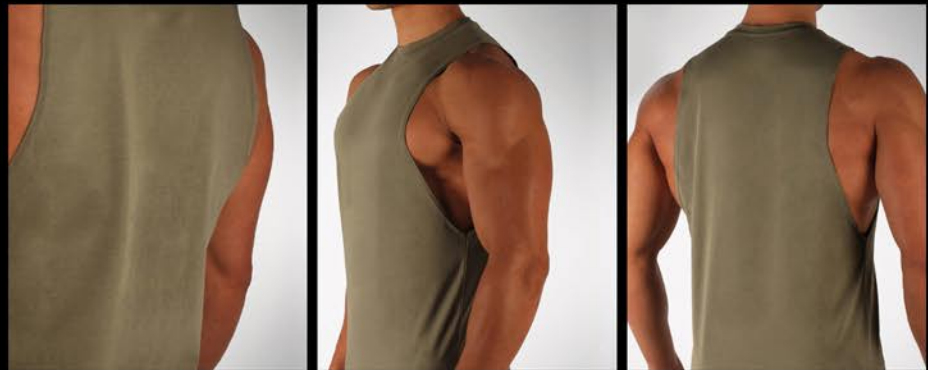

MEN'S CUSTOM PRINTED TANK TOPS

ES-822

- Design: OEM Service,ODM Service,Stock
- Fabric: 100% Cotton, Polyester / Custom Fabric
- Color: Customize any color,Camouflage color
- Logo: Heat Transfer,Screen Print,Embroidery,Silicone Gel
- Stitching: Normal Standard Stitching,Lock stitch, Flatlock Stitching
- **SIZE** Size: S / M / L / XL / 2XL / 3XL / 4XL / 5XL