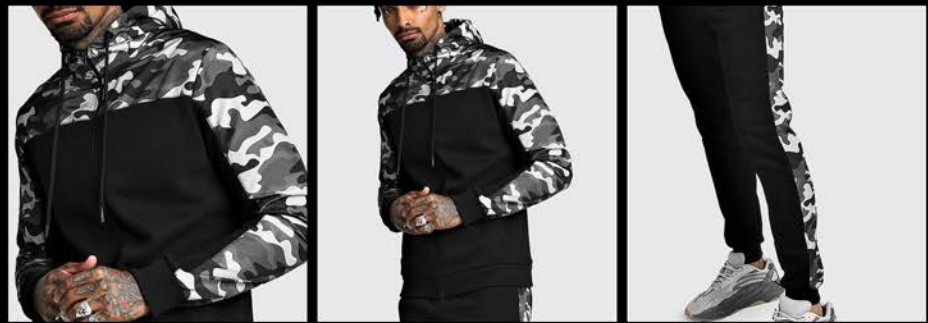

PANELLED TRACKSUIT WITH PIPING

ES-702

- Design: OEM Service,ODM Service,Stock
- Fabric: 100% Cotton, Polyester / Custom Fabric
- Color: Customize any color,Camouflage color
- Logo: Heat Transfer,Screen Print,Embroidery,Silicone Gel
- Stitching: Normal Standard Stitching,Lock stitch, Flatlock Stitching
- **SIZE** Size: S / M / L / XL / 2XL / 3XL / 4XL / 5XL