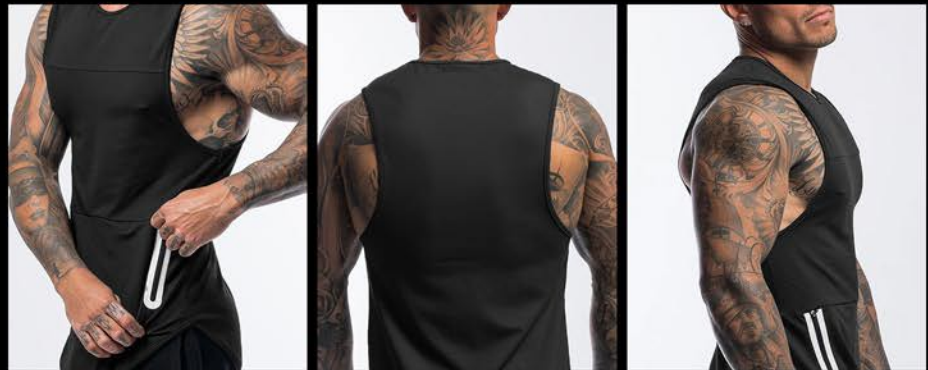

MEN'S CUSTOM PRINTED TANK TOPS

ES-832

- Design: OEM Service,ODM Service,Stock
- Fabric: 100% Cotton, Polyester / Custom Fabric
- Color: Customize any color,Camouflage color
- Logo: Heat Transfer,Screen Print,Embroidery,Silicone Gel
- Stitching: Normal Standard Stitching,Lock stitch, Flatlock Stitching
- **SIZE** Size: S / M / L / XL / 2XL / 3XL / 4XL / 5XL