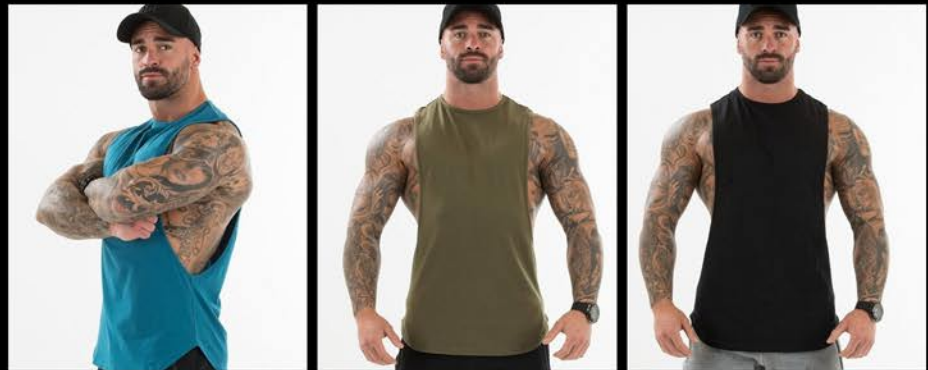

MEN'S CUSTOM PRINTED TANK TOPS

ES-842

- Design: OEM Service,ODM Service,Stock
- Fabric: 100% Cotton, Polyester / Custom Fabric
- Color: Customize any color,Camouflage color
- Logo: Heat Transfer,Screen Print,Embroidery,Silicone Gel
- Stitching: Normal Standard Stitching,Lock stitch, Flatlock Stitching
- **SIZE** Size: S / M / L / XL / 2XL / 3XL / 4XL / 5XL