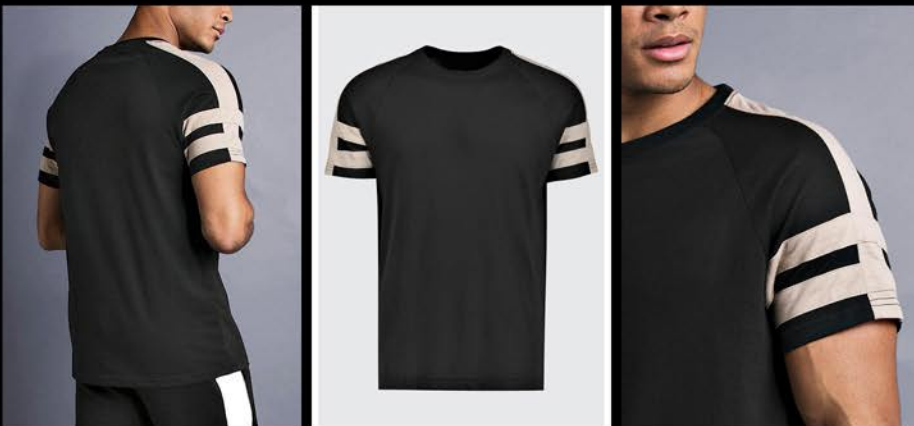

- Design: OEM Service,ODM Service,Stock
- Fabric: 100% Cotton, Polyester / Custom Fabric
- Color: Customize any color,Camouflage color
- Logo: Heat Transfer,Screen Print,Embroidery,Silicone Gel
- Stitching: Normal Standard Stitching,Lock stitch, Flatlock Stitching
- **SIZE** Size: S / M / L / XL / 2XL / 3XL / 4XL / 5XL