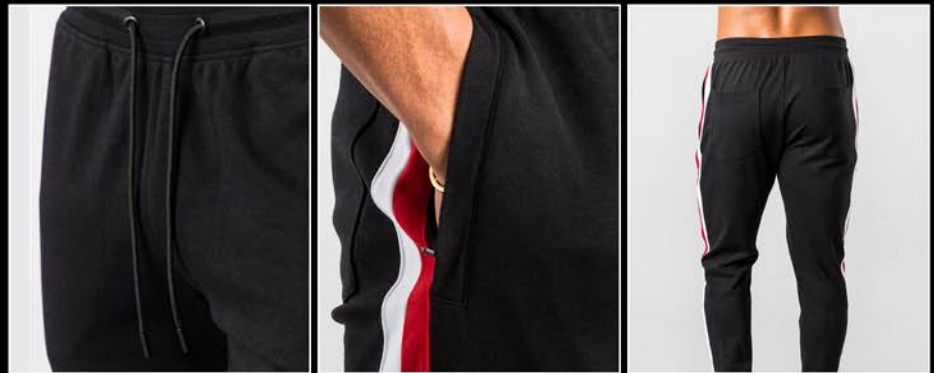

- Design: OEM Service,ODM Service,Stock
- Fabric: 100% Cotton, Polyester / Custom Fabric
- Color: Customize any color,Camouflage color
- Logo: Heat Transfer,Screen Print,Embroidery,Silicone Gel
- Stitching: Normal Standard Stitching,Lock stitch, Flatlock Stitching
- **SIZE** Size: S / M / L / XL / 2XL / 3XL / 4XL / 5XL