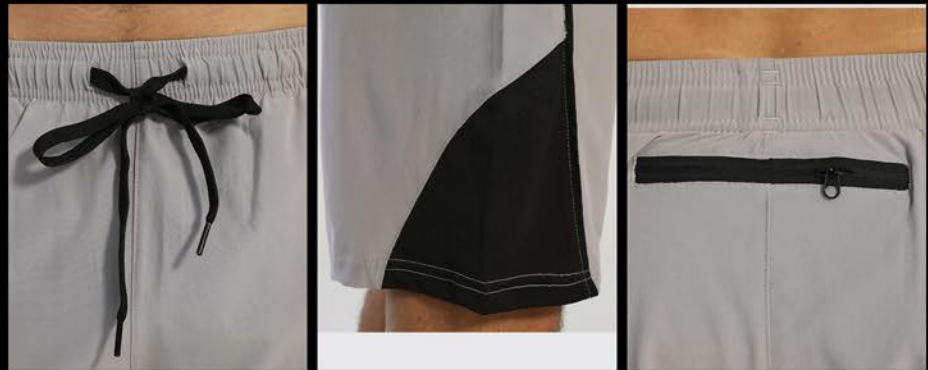

MEN'S CUSTOM PRINTED SHORTS

ES-9102

- Design: OEM Service,ODM Service,Stock
- Fabric: 100% Cotton, Polyester / Custom Fabric
- Color: Customize any color,Camouflage color
- Logo: Heat Transfer,Screen Print,Embroidery,Silicone Gel
- Stitching: Normal Standard Stitching,Lock stitch, Flatlock Stitching
- **SIZE** Size: S / M / L / XL / 2XL / 3XL / 4XL / 5XL