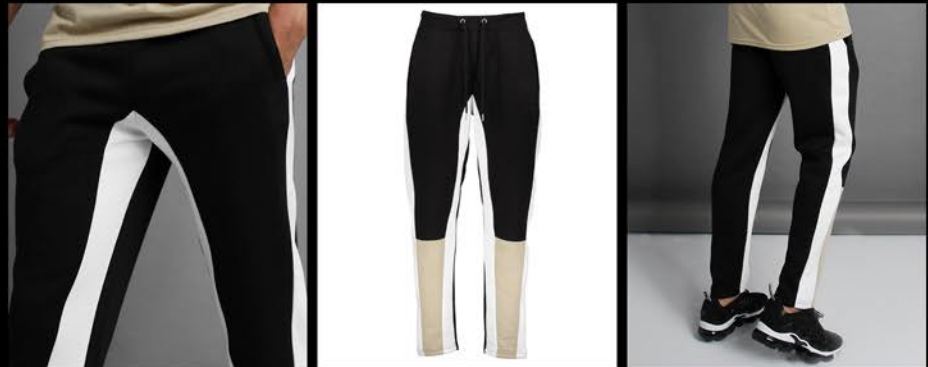

MEN'S GYM TRACK PANTS

ES-5001

- Design: OEM Service,ODM Service,Stock
- Fabric: 100% Cotton, Polyester / Custom Fabric
- Color: Customize any color,Camouflage color
- Logo: Heat Transfer,Screen Print,Embroidery,Silicone Gel
- Stitching: Normal Standard Stitching,Lock stitch, Flatlock Stitching
- **SIZE** Size: S / M / L / XL / 2XL / 3XL / 4XL / 5XL