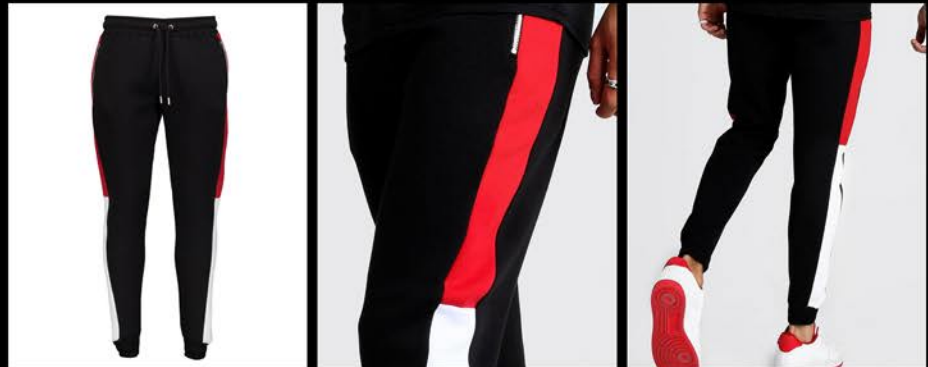

- Design: OEM Service,ODM Service,Stock
- Fabric: 100% Cotton, Polyester / Custom Fabric
- Color: Customize any color,Camouflage color
- Logo: Heat Transfer,Screen Print,Embroidery,Silicone Gel
- Stitching: Normal Standard Stitching,Lock stitch, Flatlock Stitching
- **SIZE** Size: S / M / L / XL / 2XL / 3XL / 4XL / 5XL