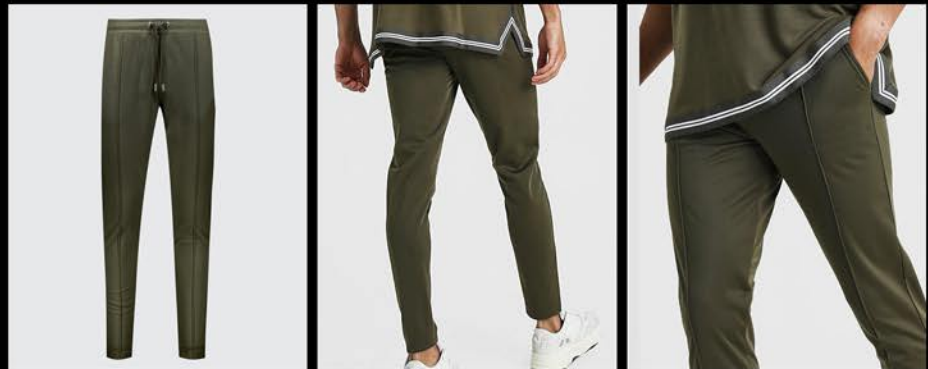

MEN'S GYM TRACK PANTS

ES-422

- Design: OEM Service,ODM Service,Stock
- Fabric: 100% Cotton, Polyester / Custom Fabric
- Color: Customize any color,Camouflage color
- Logo: Heat Transfer,Screen Print,Embroidery,Silicone Gel
- Stitching: Normal Standard Stitching,Lock stitch, Flatlock Stitching
- **SIZE** Size: S / M / L / XL / 2XL / 3XL / 4XL / 5XL