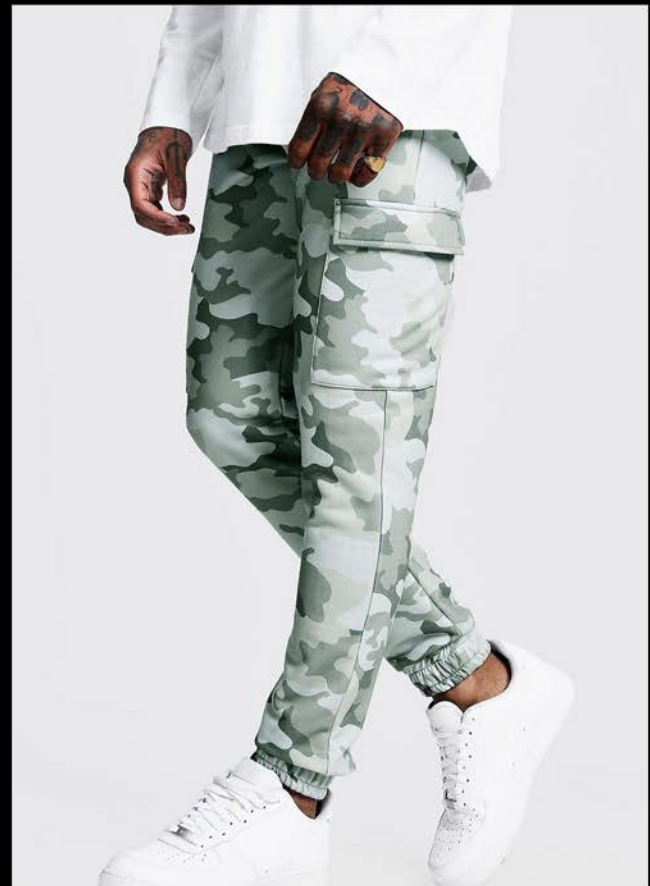

MEN'S GYM TRACK PANTS

ES-522

- Design: OEM Service,ODM Service,Stock
- Fabric: 100% Cotton, Polyester / Custom Fabric
- Color: Customize any color,Camouflage color
- Logo: Heat Transfer,Screen Print,Embroidery,Silicone Gel
- Stitching: Normal Standard Stitching,Lock stitch, Flatlock Stitching
- **SIZE** Size: S / M / L / XL / 2XL / 3XL / 4XL / 5XL