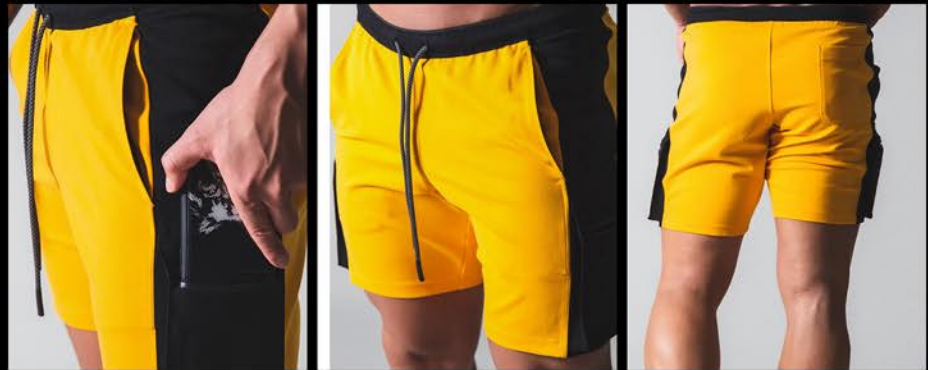

MEN'S CUSTOM PRINTED SHORTS

ES-942

- Design: OEM Service,ODM Service,Stock
- Fabric: 100% Cotton, Polyester / Custom Fabric
- Color: Customize any color,Camouflage color
- Logo: Heat Transfer,Screen Print,Embroidery,Silicone Gel
- Stitching: Normal Standard Stitching,Lock stitch, Flatlock Stitching
- **SIZE** Size: S / M / L / XL / 2XL / 3XL / 4XL / 5XL