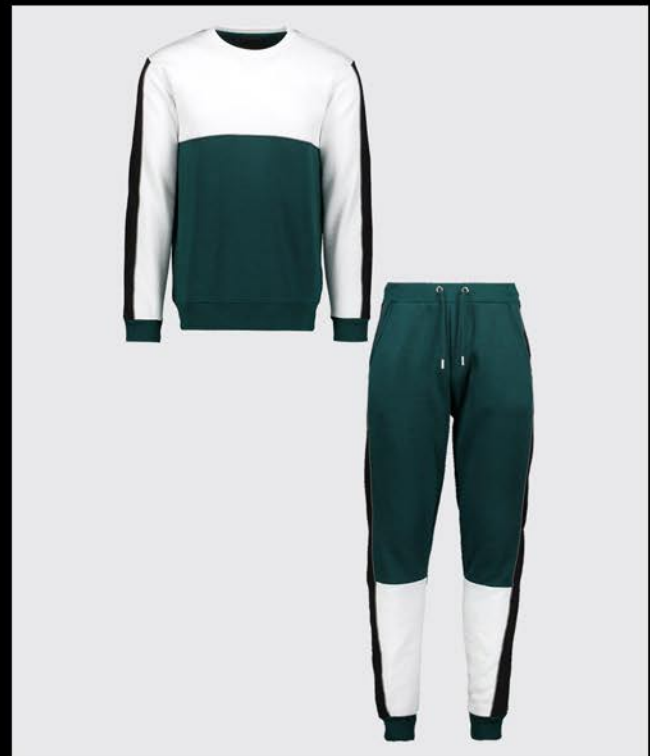

SKINNY FIT SWEATER TRACKSUIT ES-132

- Design: OEM Service,ODM Service,Stock
- Fabric: 100% Cotton, Polyester / Custom Fabric
- Color: Customize any color,Camouflage color
- Logo: Heat Transfer,Screen Print,Embroidery,Silicone Gel
- Stitching: Normal Standard Stitching,Lock stitch, Flatlock Stitching
- **SIZE** Size: S / M / L / XL / 2XL / 3XL / 4XL / 5XL