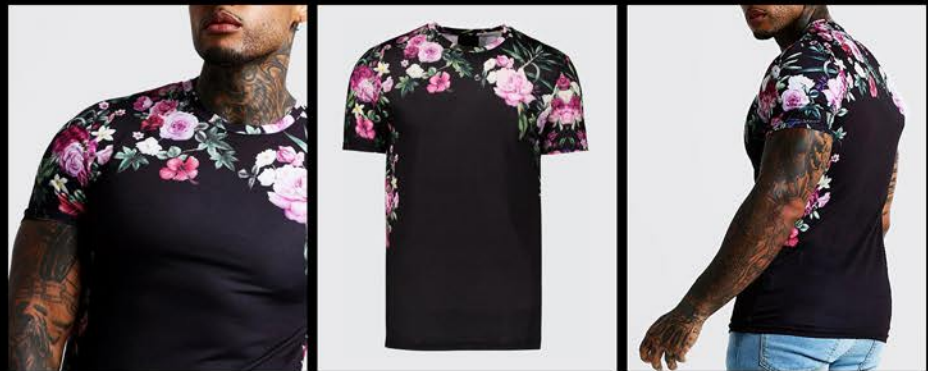

- Design: OEM Service,ODM Service,Stock
- Fabric: 100% Cotton, Polyester / Custom Fabric
- Color: Customize any color,Camouflage color
- Logo: Heat Transfer,Screen Print,Embroidery,Silicone Gel
- Stitching: Normal Standard Stitching,Lock stitch, Flatlock Stitching
- **SIZE** Size: S / M / L / XL / 2XL / 3XL / 4XL / 5XL