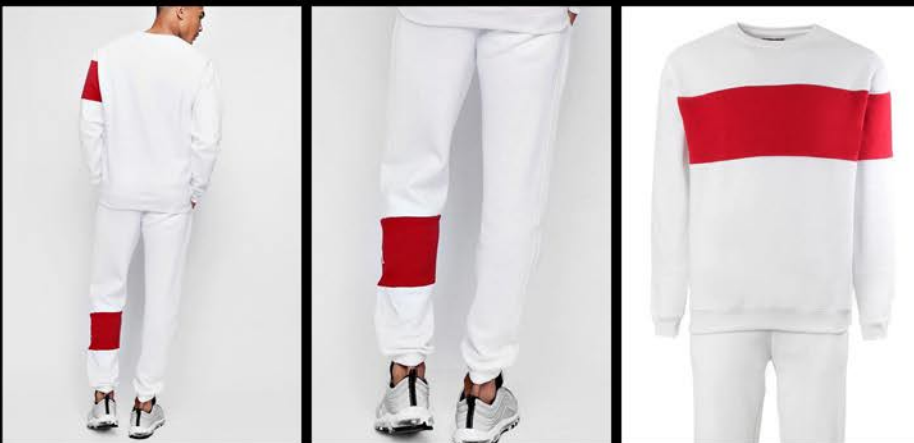

SWEATSUITS SIDE PANELS

ES-162

- > Design: OEM Service,ODM Service,Stock
- > Fabric: 100% Cotton, Polyester / Custom Fabric
- > Color: Customize any color,Camouflage color
- > Logo: Heat Transfer,Screen Print,Embroidery,Silicone Gel
- > Stitching: Normal Standard Stitching,Lock stitch, Flatlock Stitching
- > **SIZE** Size: S / M / L / XL / 2XL / 3XL / 4XL / 5XL