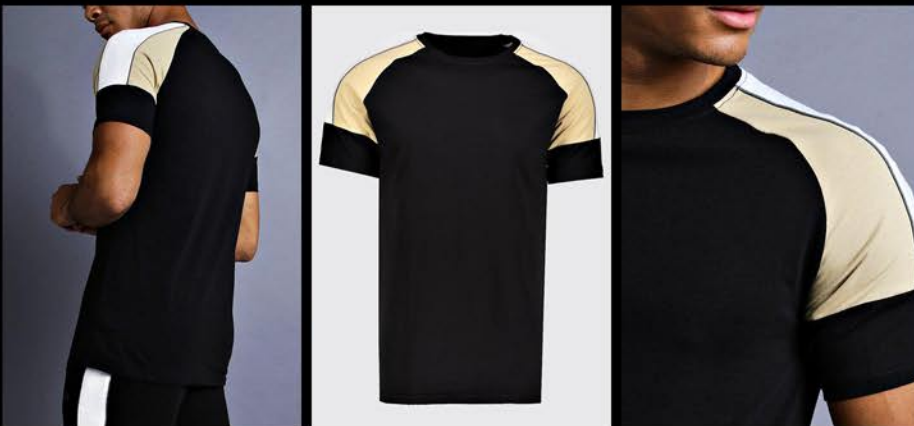

MEN'S CUSTOM T SHIRTS

ES-762

- Design: OEM Service,ODM Service,Stock
- Fabric: 100% Cotton, Polyester / Custom Fabric
- Color: Customize any color,Camouflage color
- Logo: Heat Transfer,Screen Print,Embroidery,Silicone Gel
- Stitching: Normal Standard Stitching,Lock stitch, Flatlock Stitching
- **SIZE** Size: S / M / L / XL / 2XL / 3XL / 4XL / 5XL