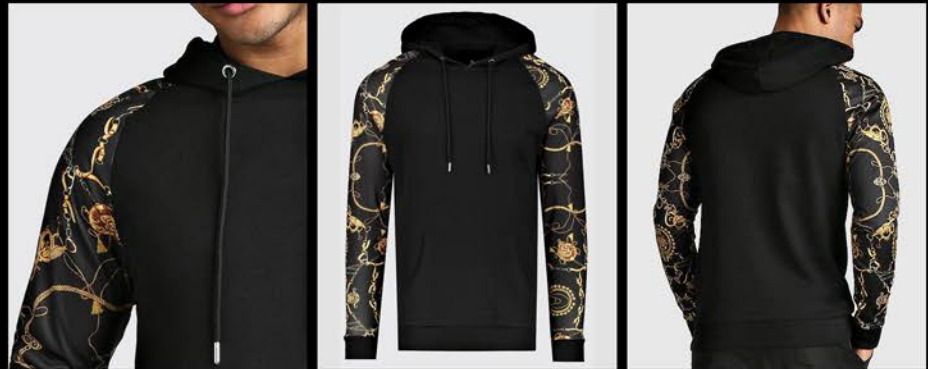

MEN'S COLOUR BLOCK HOODIE

ES-331

- Design: OEM Service,ODM Service,Stock
- Fabric: 100% Cotton, Polyester / Custom Fabric
- Color: Customize any color,Camouflage color
- Logo: Heat Transfer,Screen Print,Embroidery,Silicone Gel
- Stitching: Normal Standard Stitching,Lock stitch, Flatlock Stitching
- **SIZE** Size: S / M / L / XL / 2XL / 3XL / 4XL / 5XL