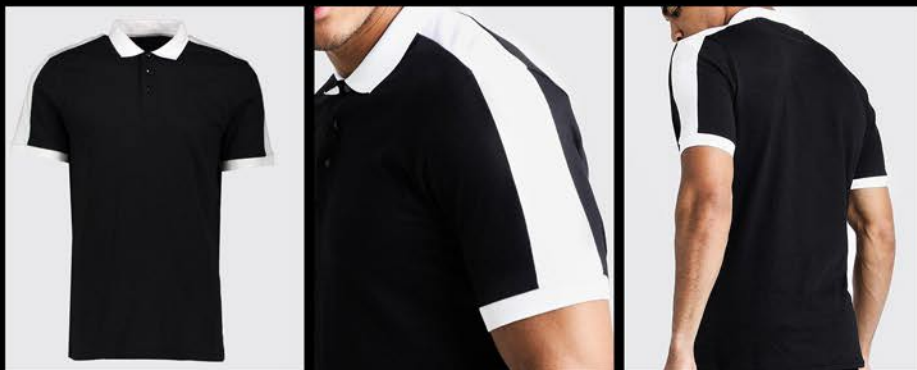

**MEN'S CUSTOM POLO SHIRTS**

**ES-651**

- Design: OEM Service,ODM Service,Stock
- Fabric: 100% Cotton, Polyester / Custom Fabric
- Color: Customize any color,Camouflage color
- Logo: Heat Transfer,Screen Print,Embroidery,Silicone Gel
- Stitching: Normal Standard Stitching,Lock stitch, Flatlock Stitching
- **SIZE** Size: S / M / L / XL / 2XL / 3XL / 4XL / 5XL