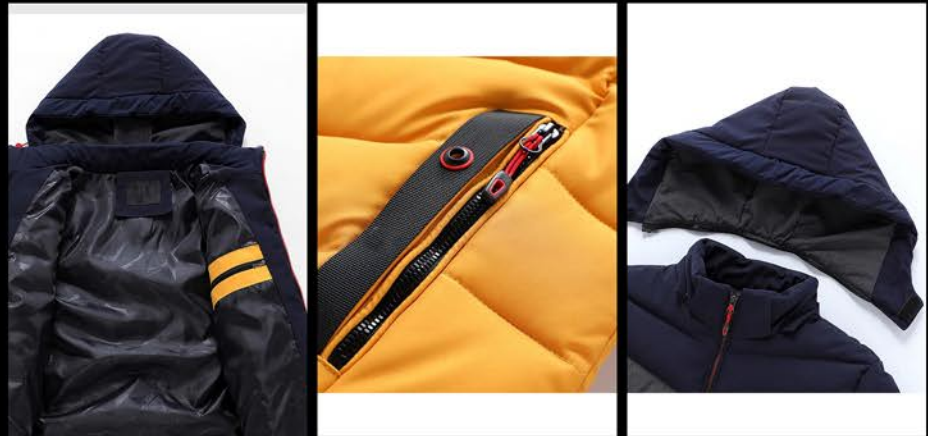

MEN'S PUFFER JACKETS

ES-1132

- Design: OEM Service,ODM Service,Stock
- Fabric: 100% Cotton, Polyester / Custom Fabric
- Color: Customize any color,Camouflage color
- Logo: Heat Transfer,Screen Print,Embroidery,Silicone Gel
- Stitching: Normal Standard Stitching,Lock stitch, Flatlock Stitching
- **SIZE** Size: S / M / L / XL / 2XL / 3XL / 4XL / 5XL