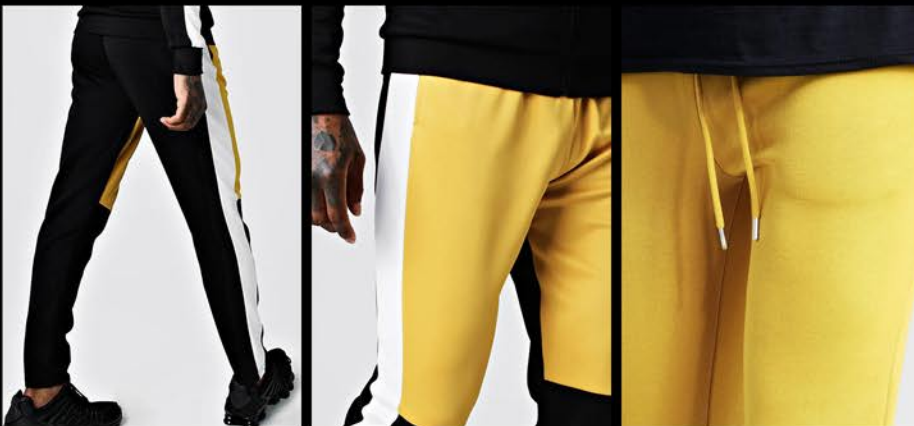

MEN'S GYM TRACK PANTS

ES-422

- Design: OEM Service,ODM Service,Stock
- Fabric: 100% Cotton, Polyester / Custom Fabric
- Color: Customize any color,Camouflage color
- Logo: Heat Transfer,Screen Print,Embroidery,Silicone Gel
- Stitching: Normal Standard Stitching,Lock stitch, Flatlock Stitching
- **SIZE** Size: S / M / L / XL / 2XL / 3XL / 4XL / 5XL